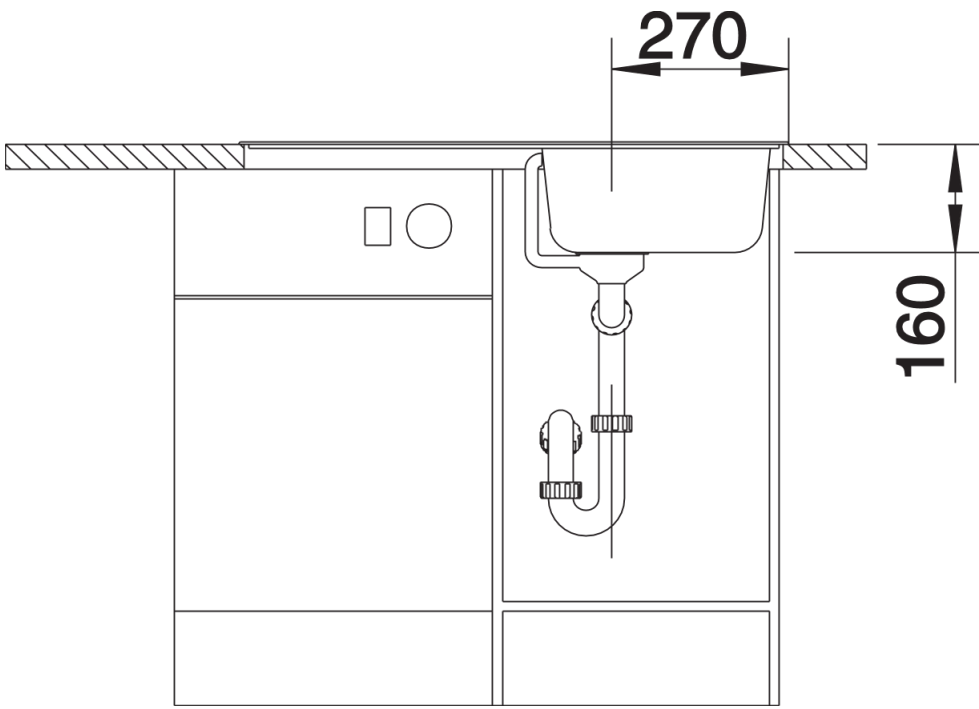

## Planning information

---

- Cut out size: 842 x 482 x R15
- Universal handing

## Scope of supply

---

- waste fitting, 3 1/2" basket strainer

## Details

---

Top view

Cut-out

Front view

Side view