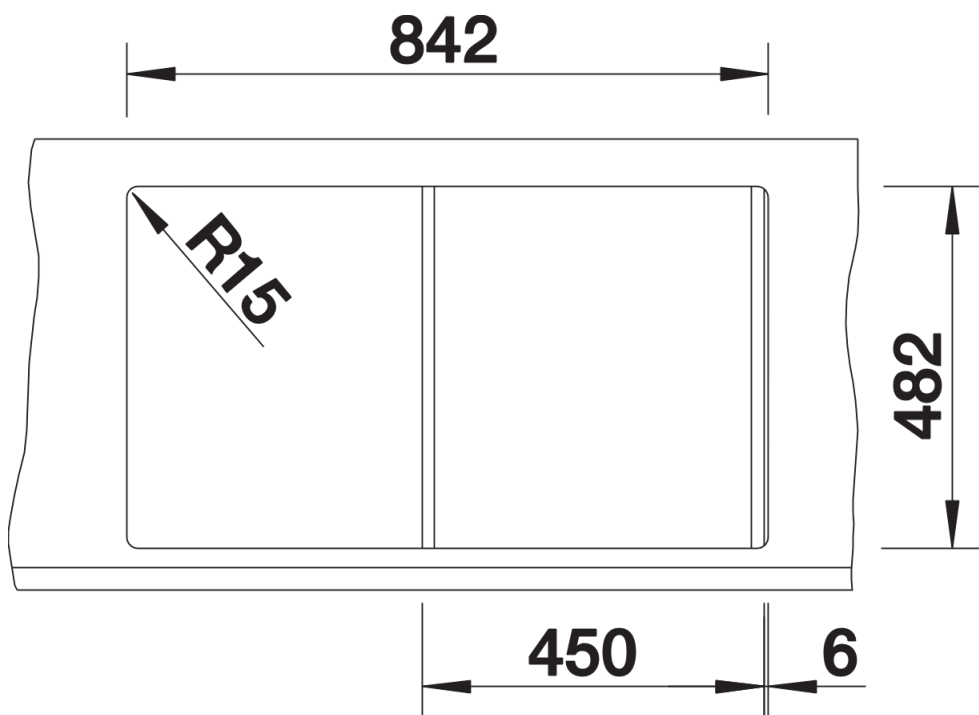

## Planning information

---

- Cut out size: 842 x 482 x R15
- Universal handing

## Scope of supply

---

- waste fitting, 3 1/2" basket strainer

## Details

---

Top view

Cut-out

Front view

Side view