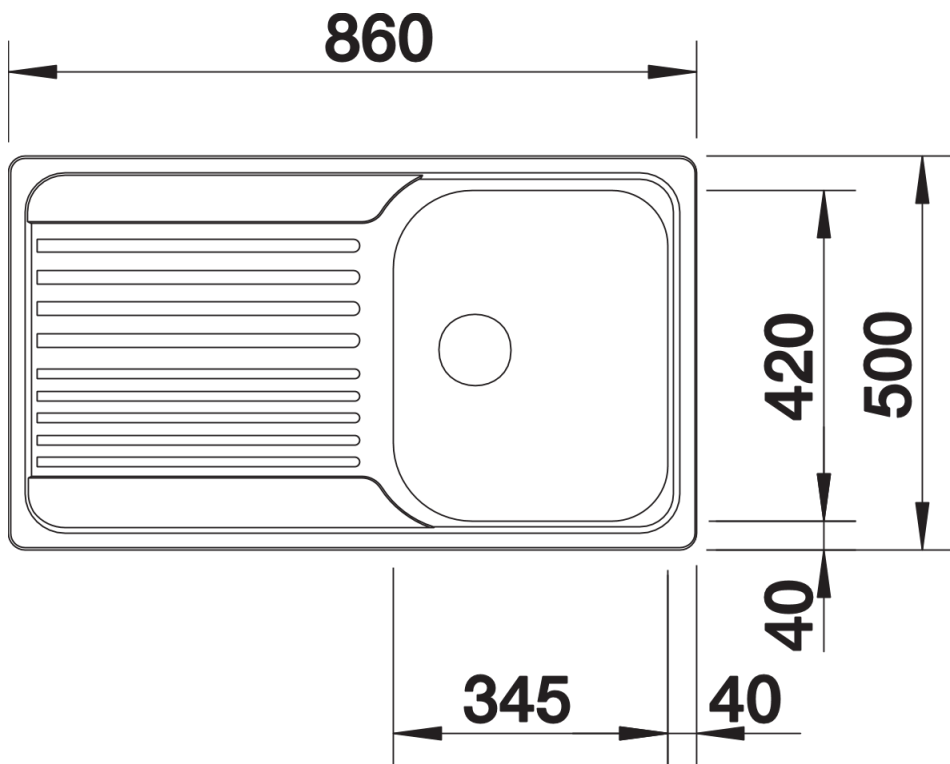

## Product information sheet TIPO 45 S

Item no. 450739

## Planning information

---

- Cut out size: 842 x 482 x R15
- Universal handing

## Scope of supply

---

- waste fitting, 3 1/2" basket strainer

## Details

---

Top view

Cut-out

Front view

Side view