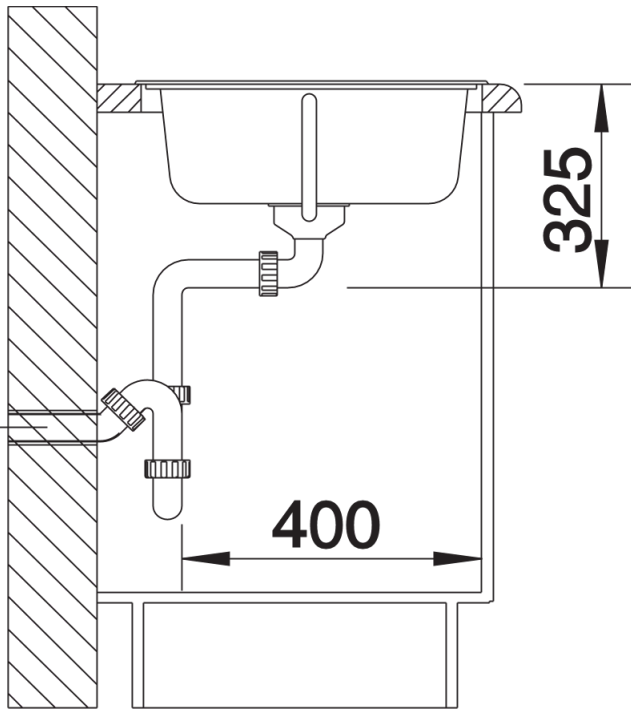

## Planning information

---

- Cut out size: 842 x 482 x R15
- Universal handing

## Scope of supply

---

- waste fitting, 3 1/2" basket strainer

## Details

---

Top view

Cut-out

Front view

Side view